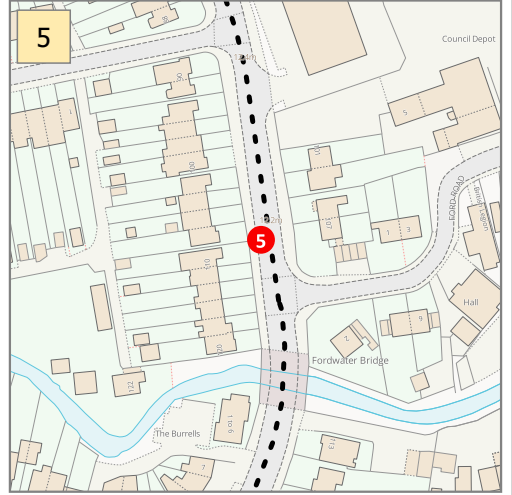

**FULLBROOK SCHOOL  
Bus Route 2  
Stops 1 to 5**

TIMETABLE			
Stop	Location	Time	
		AM	PM
1	Penton Hook Park	07:25	16:03
2	St. Ann's Road	07:30	16:07
3	Windsor Street	07:32	16:09
4	Eastworth Road/Tesco Shop	07:36	16:18
5	Fordwater Road/Ford Road	07:39	16:15
6	Stepgates/Fordwater Road	07:41	16:11
7	Windsor Street	07:42	16:09
8	St. Ann's Road	07:44	16:07
9	Firthwald Road/Chilsey Green Road	07:47	15:58
10	Sir William Perkins School	07:50	15:56
11	Guildford Road/Green Lane	07:54	15:53
12	Little Green Lane/Meadowcroft School	08:02	15:41
13	Holloway Hill - Rear of St. Peter's Hospital Fullbrook School	08:07 08:20	15:38 15:25

- Bus Stops
- Bus Route
- ★ Fullbrook School

© Crown copyright and database rights 2018 Ordnance Survey 100006086

**FULLBROOK SCHOOL  
Bus Route 2  
Stops 6 to 10**

		TIMETABLE	
Stop	Location	AM	PM
1	Penton Hook Park	07:25	16:03
2	St. Ann's Road	07:30	16:07
3	Windsor Street	07:32	16:09
4	Eastworth Road/Tesco Shop	07:36	16:18
5	Fordwater Road/Ford Road	07:39	16:15
6	Stepgates/Fordwater Road	07:41	16:11
7	Windsor Street	07:42	16:09
8	St. Ann's Road	07:44	16:07
9	Firthwald Road/Chilsey Green Road	07:47	15:58
10	Sir William Perkins School	07:50	15:56
11	Guildford Road/Green Lane	07:54	15:53
12	Little Green Lane/Meadowcroft School	08:02	15:41
13	Holloway Hill - Rear of St. Peter's Hospital	08:07	15:38
	Fullbrook School	08:20	15:25