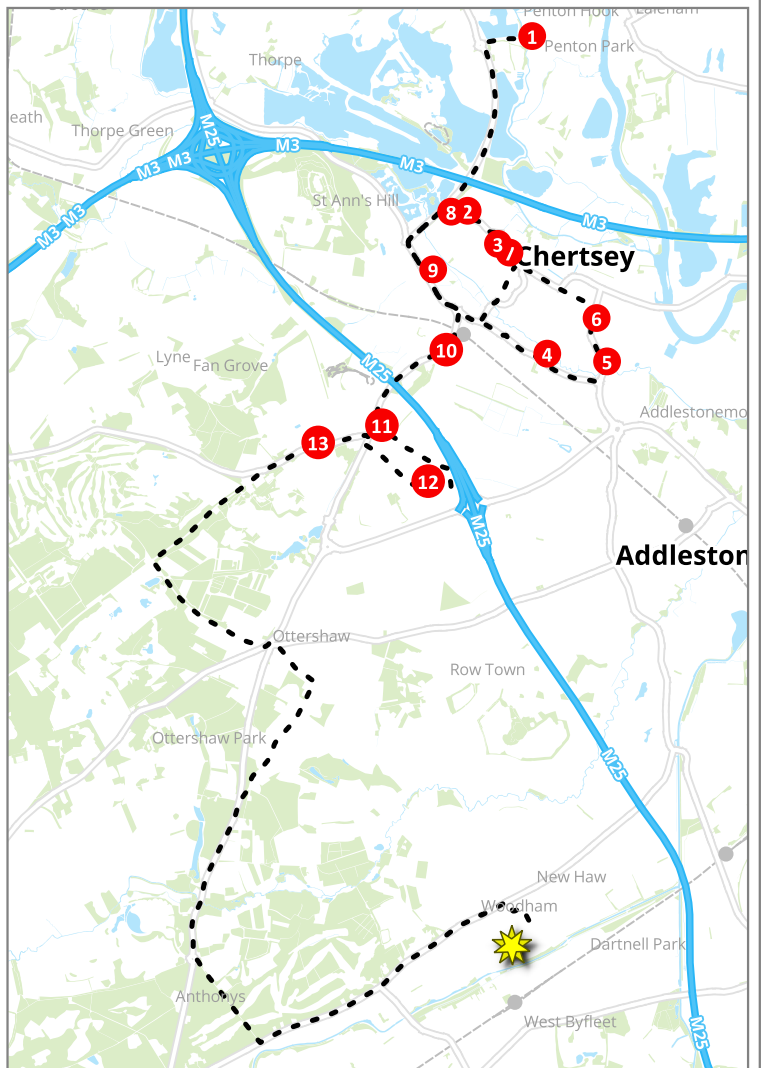

**FULLBROOK SCHOOL
Bus Route 2
Stops 6 to 10**

		TIMETABLE	
Stop	Location	AM	PM
1	Penton Hook Park	07:25	16:03
2	St. Ann's Road	07:30	16:07
3	Windsor Street	07:32	16:09
4	Eastworth Road/Tesco Shop	07:36	16:18
5	Fordwater Road/Ford Road	07:39	16:15
6	Stepgates/Fordwater Road	07:41	16:11
7	Windsor Street	07:42	16:09
8	St. Ann's Road	07:44	16:07
9	Firthwald Road/Chilsey Green Road	07:47	15:58
10	Sir William Perkins School	07:50	15:56
11	Guildford Road/Green Lane	07:54	15:53
12	Little Green Lane/Meadowcroft School	08:02	15:41
13	Holloway Hill - Rear of St. Peter's Hospital	08:07	15:38
	Fullbrook School	08:20	15:25

- Bus Stops
- Bus Route
- ★ Fullbrook School

© Crown copyright and database rights 2018 Ordnance Survey 100006086