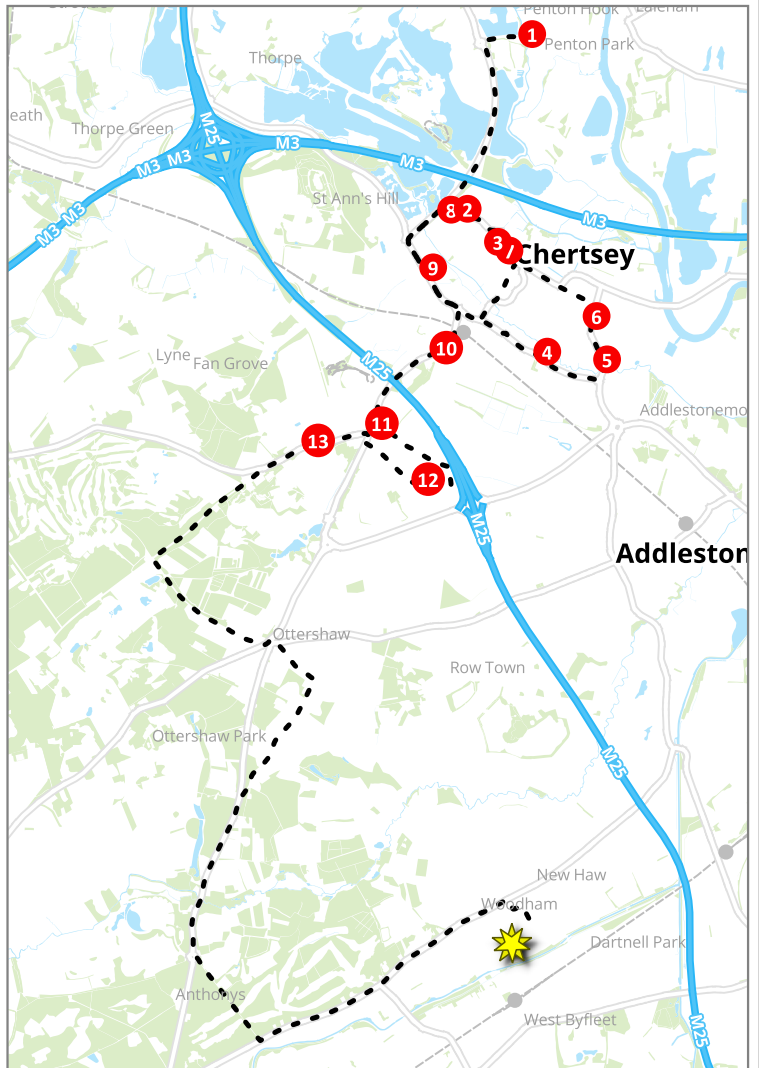

**FULLBROOK SCHOOL  
Bus Route 2  
Stops 1 to 5**

TIMETABLE			
Stop	Location	Time	
		AM	PM
1	Penton Hook Park	07:25	16:03
2	St. Ann's Road	07:30	16:07
3	Windsor Street	07:32	16:09
4	Eastworth Road/Tesco Shop	07:36	16:18
5	Fordwater Road/Ford Road	07:39	16:15
6	Stepgates/Fordwater Road	07:41	16:11
7	Windsor Street	07:42	16:09
8	St. Ann's Road	07:44	16:07
9	Firthwald Road/Chilsey Green Road	07:47	15:58
10	Sir William Perkins School	07:50	15:56
11	Guildford Road/Green Lane	07:54	15:53
12	Little Green Lane/Meadowcroft School	08:02	15:41
13	Holloway Hill - Rear of St. Peter's Hospital Fullbrook School	08:07 08:20	15:38 15:25

- Bus Stops
- Bus Route
- ★ Fullbrook School

© Crown copyright and database rights 2018 Ordnance Survey 100006086

**FULLBROOK SCHOOL  
Bus Route 2  
Stops 6 to 10**

		TIMETABLE	
Stop	Location	AM	PM
1	Penton Hook Park	07:25	16:03
2	St. Ann's Road	07:30	16:07
3	Windsor Street	07:32	16:09
4	Eastworth Road/Tesco Shop	07:36	16:18
5	Fordwater Road/Ford Road	07:39	16:15
6	Stepgates/Fordwater Road	07:41	16:11
7	Windsor Street	07:42	16:09
8	St. Ann's Road	07:44	16:07
9	Firthwald Road/Chilsey Green Road	07:47	15:58
10	Sir William Perkins School	07:50	15:56
11	Guildford Road/Green Lane	07:54	15:53
12	Little Green Lane/Meadowcroft School	08:02	15:41
13	Holloway Hill - Rear of St. Peter's Hospital	08:07	15:38
	Fullbrook School	08:20	15:25