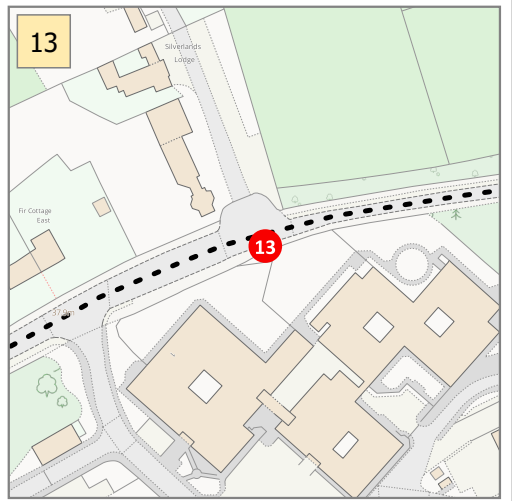

- Bus Stops
- Bus Route
- ★ Fullbrook School

© Crown copyright and database rights 2018 Ordnance Survey 100006086

**FULLBROOK SCHOOL  
Bus Route 2  
Stops 6 to 10**

		TIMETABLE	
Stop	Location	AM	PM
1	Penton Hook Park	07:25	16:03
2	St. Ann's Road	07:30	16:07
3	Windsor Street	07:32	16:09
4	Eastworth Road/Tesco Shop	07:36	16:18
5	Fordwater Road/Ford Road	07:39	16:15
6	Stepgates/Fordwater Road	07:41	16:11
7	Windsor Street	07:42	16:09
8	St. Ann's Road	07:44	16:07
9	Firthwald Road/Chilsey Green Road	07:47	15:58
10	Sir William Perkins School	07:50	15:56
11	Guildford Road/Green Lane	07:54	15:53
12	Little Green Lane/Meadowcroft School	08:02	15:41
13	Holloway Hill - Rear of St. Peter's Hospital	08:07	15:38
	Fullbrook School	08:20	15:25

- Bus Stops
- Bus Route
- ★ Fullbrook School

© Crown copyright and database rights 2018 Ordnance Survey 100006086

**FULLBROOK SCHOOL**  
**Bus Route 2**  
**Stops 11 to 13**

Stop	Location	TIMETABLE	
		AM	PM
1	Penton Hook Park	07:25	16:03
2	St. Ann's Road	07:30	16:07
3	Windsor Street	07:32	16:09
4	Eastworth Road/Tesco Shop	07:36	16:18
5	Fordwater Road/Ford Road	07:39	16:15
6	Stepgates/Fordwater Road	07:41	16:11
7	Windsor Street	07:42	16:09
8	St. Ann's Road	07:44	16:07
9	Firthwald Road/Chilsey Green Road	07:47	15:58
10	Sir William Perkins School	07:50	15:56
11	Guildford Road/Green Lane	07:54	15:53
12	Little Green Lane/Meadowcroft School	08:02	15:41
13	Holloway Hill - Rear of St. Peter's Hospital Fullbrook School	08:07 08:20	15:38 15:25