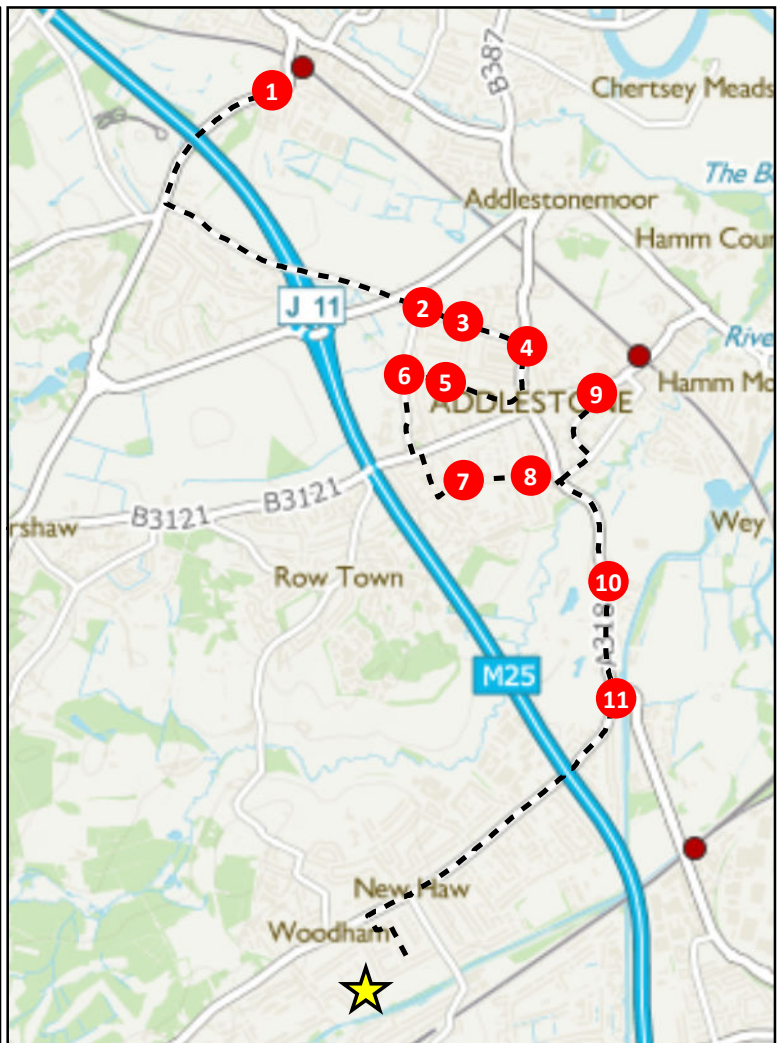

**FULLBROOK SCHOOL
Bus Route 1
Stops 1 to 6**

TIMETABLE

Stop	Location	Time	
		AM	PM
1	Sir William Perkins School	07:50	-
2	Green Lane	07:52	15:48
3	Green Lane/Marsh Lane	07:55	15:47
4	Green Lane/High Street	07:56	15:45
5	Simplemarsh Road/Marsh Lane	07:58	15:43
6	Simplemarsh Road/School Lane	08:00	15:42
7	The Grove/Liberty Lane	08:02	15:40
8	Sayes Court	08:04	15:37
9	Garfield Road/Tesco	08:07	15:33
10	Burcott Gardens/New Haw Road	08:15	15:28
11	Byfleet Road/New Haw Road	08:17	15:26
	Farleigh Road for Fullbrook School	08:25	15:23

Fulbrook School

Bus stops

Bus Route

© Crown copyright and database rights 2018 Ordnance Survey 100006086

FULLBROOK SCHOOL
Bus Route 1
Stops 7 to 11

TIMETABLE

Stop	Location	Time	
		AM	PM
1	Sir William Perkins School	07:50	-
2	Green Lane	07:52	15:48
3	Green Lane/Marsh Lane	07:55	15:47
4	Green Lane/High Street	07:56	15:45
5	Simplemarsh Road/Marsh Lane	07:58	15:43
6	Simplemarsh Road/School Lane	08:00	15:42
7	The Grove/Liberty Lane	08:02	15:40
8	Sayes Court	08:04	15:37
9	Garfield Road/Tesco	08:07	15:33
10	Burcott Gardens/New Haw Road	08:15	15:28
11	Byfleet Road/New Haw Road	08:17	15:26
	Farleigh Road for Fullbrook School	08:25	15:23

-  **Fulbrook School**
-  **Bus stops**
-  **Bus Route**

© Crown copyright and database rights 2018 Ordnance Survey 100006086