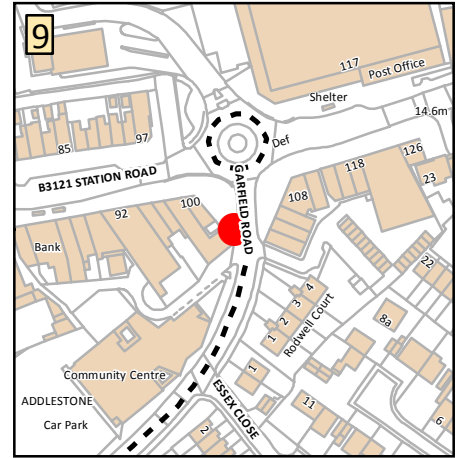

**FULLBROOK SCHOOL
Bus Route 1
Stops 1 to 6**

TIMETABLE

Stop	Location	Time	
		AM	PM
1	Sir William Perkins School	07:50	-
2	Green Lane	07:52	15:48
3	Green Lane/Marsh Lane	07:55	15:47
4	Green Lane/High Street	07:56	15:45
5	Simplemarsh Road/Marsh Lane	07:58	15:43
6	Simplemarsh Road/School Lane	08:00	15:42
7	The Grove/Liberty Lane	08:02	15:40
8	Sayes Court	08:04	15:37
9	Garfield Road/Tesco	08:07	15:33
10	Burcott Gardens/New Haw Road	08:15	15:28
11	Byfleet Road/New Haw Road	08:17	15:26
	Farleigh Road for Fullbrook School	08:25	15:23

Fulbrook School

Bus stops

Bus Route

© Crown copyright and database rights 2018 Ordnance Survey 100006086

FULLBROOK SCHOOL
Bus Route 1
Stops 7 to 11

TIMETABLE

Stop	Location	Time	
		AM	PM
1	Sir William Perkins School	07:50	-
2	Green Lane	07:52	15:48
3	Green Lane/Marsh Lane	07:55	15:47
4	Green Lane/High Street	07:56	15:45
5	Simplemarsh Road/Marsh Lane	07:58	15:43
6	Simplemarsh Road/School Lane	08:00	15:42
7	The Grove/Liberty Lane	08:02	15:40
8	Sayes Court	08:04	15:37
9	Garfield Road/Tesco	08:07	15:33
10	Burcott Gardens/New Haw Road	08:15	15:28
11	Byfleet Road/New Haw Road	08:17	15:26
	Farleigh Road for Fullbrook School	08:25	15:23

-  **Fulbrook School**
-  **Bus stops**
-  **Bus Route**

© Crown copyright and database rights 2018 Ordnance Survey 100006086