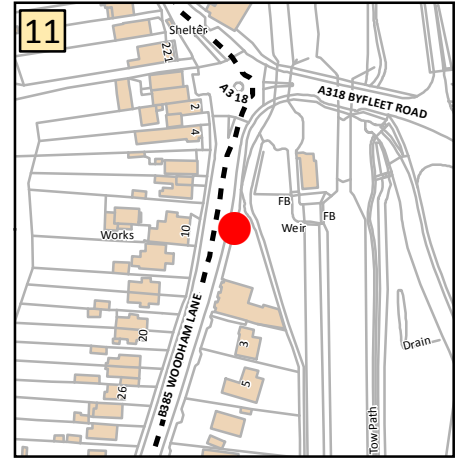

**FULLBROOK SCHOOL
Bus Route 1
Stops 1 to 6**

TIMETABLE

Stop	Location	Time	
		AM	PM
1	Sir William Perkins School	07:50	-
2	Green Lane	07:52	15:48
3	Green Lane/Marsh Lane	07:55	15:47
4	Green Lane/High Street	07:56	15:45
5	Simplemarsh Road/Marsh Lane	07:58	15:43
6	Simplemarsh Road/School Lane	08:00	15:42
7	The Grove/Liberty Lane	08:02	15:40
8	Sayes Court	08:04	15:37
9	Garfield Road/Tesco	08:07	15:33
10	Burcott Gardens/New Haw Road	08:15	15:28
11	Byfleet Road/New Haw Road	08:17	15:26
	Farleigh Road for Fullbrook School	08:25	15:23

Fulbrook School

Bus stops

Bus Route

© Crown copyright and database rights 2018 Ordnance Survey 100006086

FULLBROOK SCHOOL
Bus Route 1
Stops 7 to 11

TIMETABLE

Stop	Location	Time	
		AM	PM
1	Sir William Perkins School	07:50	-
2	Green Lane	07:52	15:48
3	Green Lane/Marsh Lane	07:55	15:47
4	Green Lane/High Street	07:56	15:45
5	Simplemarsh Road/Marsh Lane	07:58	15:43
6	Simplemarsh Road/School Lane	08:00	15:42
7	The Grove/Liberty Lane	08:02	15:40
8	Sayes Court	08:04	15:37
9	Garfield Road/Tesco	08:07	15:33
10	Burcott Gardens/New Haw Road	08:15	15:28
11	Byfleet Road/New Haw Road	08:17	15:26
	Farleigh Road for Fullbrook School	08:25	15:23

-  **Fulbrook School**
-  **Bus stops**
-  **Bus Route**

© Crown copyright and database rights 2018 Ordnance Survey 100006086