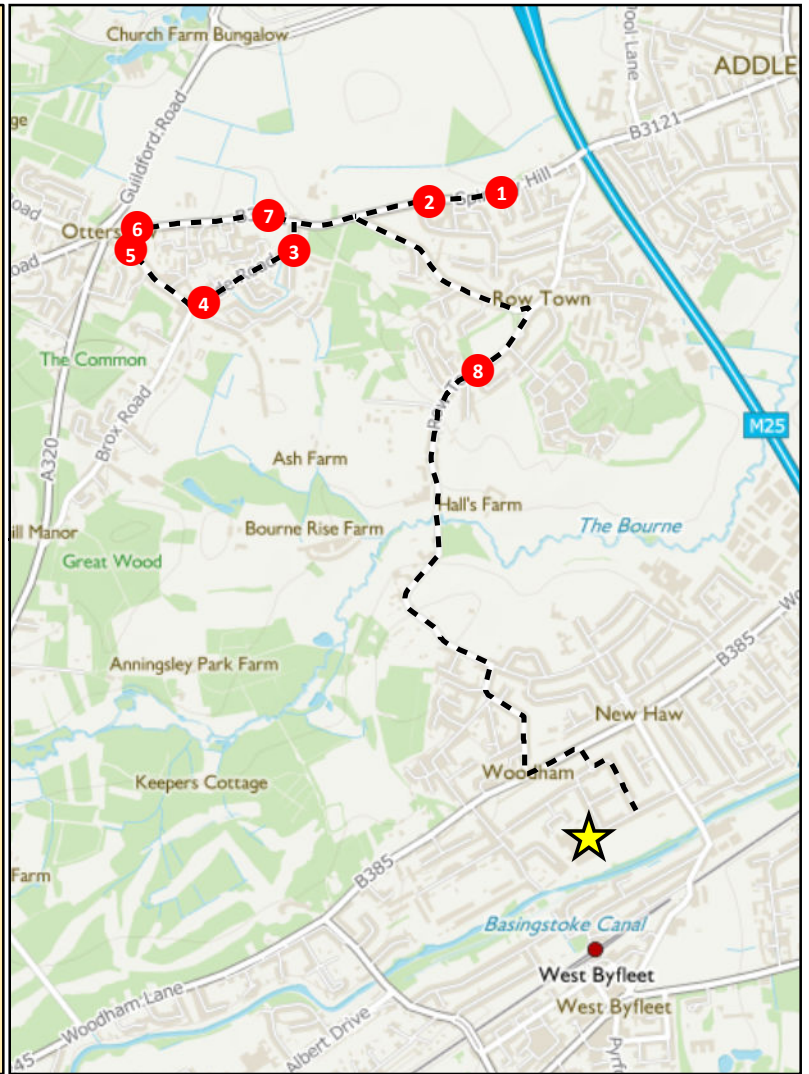

**FULLBROOK SCHOOL
Bus Route 3
Stops 1 to 5**

TIMETABLE

Stop	Location	Time	
		AM	PM
1	Spinney Hill/The Glen	08:10	15:41
2	Spinney Hill/Ledger Drive	08:11	15:39
3	Slade Road	08:13	15:38
4	Slade Road/Bousley Rise	08:14	15:37
5	Brox Road (shops)	08:17	15:34
6	Murray Road	08:18	15:33
7	Murray Road/Slade Road	08:20	15:31
8	Leigh Close/Rowtown	08:23	15:28
9	Farleigh Road for Fullbrook School	08:26	15:25

Fullbrook School
 Bus Stops
 Bus Route

FULLBROOK SCHOOL
Bus Route 3
Stops 6 to 8

TIMETABLE			
Stop	Location	Time	
		AM	PM
1	Spinney Hill/The Glen	08:10	15:41
2	Spinney Hill/Ledger Drive	08:11	15:39
3	Slade Road	08:13	15:38
4	Slade Road/Bousley Rise	08:14	15:37
5	Brox Road (shops)	08:17	15:34
6	Murray Road	08:18	15:33
7	Murray Road/Slade Road	08:20	15:31
8	Leigh Close/Rowtown	08:23	15:28
9	Farleigh Road for	08:26	15:25

Fullbrook School

- Fullbrook School
- Bus Stops
- Bus Route

© Crown copyright and database rights 2016 Ordnance Survey 00006086
 2013 Aerial Mapping © Getmapping plc