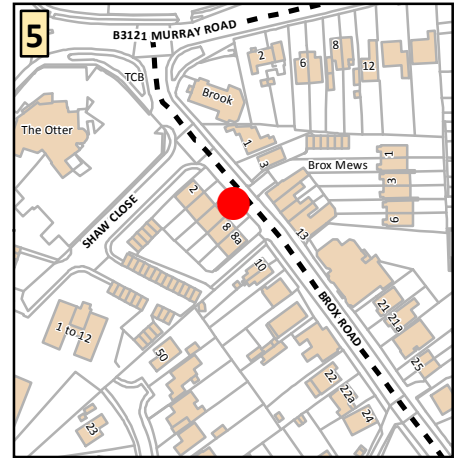

**FULLBROOK SCHOOL
Bus Route 3
Stops 1 to 5**

TIMETABLE

Stop	Location	Time	
		AM	PM
1	Spinney Hill/The Glen	08:10	15:41
2	Spinney Hill/Ledger Drive	08:11	15:39
3	Slade Road	08:13	15:38
4	Slade Road/Bousley Rise	08:14	15:37
5	Brox Road (shops)	08:17	15:34
6	Murray Road	08:18	15:33
7	Murray Road/Slade Road	08:20	15:31
8	Leigh Close/Rowtown	08:23	15:28
9	Farleigh Road for Fullbrook School	08:26	15:25

Fullbrook School
 Bus Stops
 Bus Route

FULLBROOK SCHOOL
Bus Route 3
Stops 6 to 8

TIMETABLE			
Stop	Location	Time	
		AM	PM
1	Spinney Hill/The Glen	08:10	15:41
2	Spinney Hill/Ledger Drive	08:11	15:39
3	Slade Road	08:13	15:38
4	Slade Road/Bousley Rise	08:14	15:37
5	Brox Road (shops)	08:17	15:34
6	Murray Road	08:18	15:33
7	Murray Road/Slade Road	08:20	15:31
8	Leigh Close/Rowtown	08:23	15:28
9	Farleigh Road for	08:26	15:25

Fullbrook School

- Fullbrook School
- Bus Stops
- Bus Route

© Crown copyright and database rights 2016 Ordnance Survey 00006086
 2013 Aerial Mapping © Getmapping plc