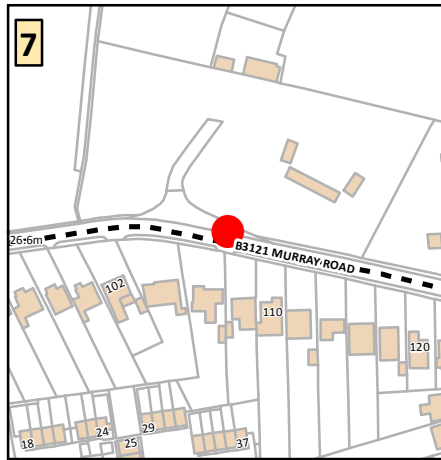

**FULLBROOK SCHOOL
Bus Route 3
Stops 1 to 5**

TIMETABLE

Stop	Location	Time	
		AM	PM
1	Spinney Hill/The Glen	08:10	15:41
2	Spinney Hill/Ledger Drive	08:11	15:39
3	Slade Road	08:13	15:38
4	Slade Road/Bousley Rise	08:14	15:37
5	Brox Road (shops)	08:17	15:34
6	Murray Road	08:18	15:33
7	Murray Road/Slade Road	08:20	15:31
8	Leigh Close/Rowtown	08:23	15:28
9	Farleigh Road for Fullbrook School	08:26	15:25

Fullbrook School
 Bus Stops
 Bus Route

FULLBROOK SCHOOL
Bus Route 3
Stops 6 to 8

TIMETABLE			
Stop	Location	Time	
		AM	PM
1	Spinney Hill/The Glen	08:10	15:41
2	Spinney Hill/Ledger Drive	08:11	15:39
3	Slade Road	08:13	15:38
4	Slade Road/Bousley Rise	08:14	15:37
5	Brox Road (shops)	08:17	15:34
6	Murray Road	08:18	15:33
7	Murray Road/Slade Road	08:20	15:31
8	Leigh Close/Rowtown	08:23	15:28
9	Farleigh Road for	08:26	15:25

Fullbrook School

- Fullbrook School
- Bus Stops
- Bus Route

© Crown copyright and database rights 2016 Ordnance Survey 00006086
 2013 Aerial Mapping © Getmapping plc