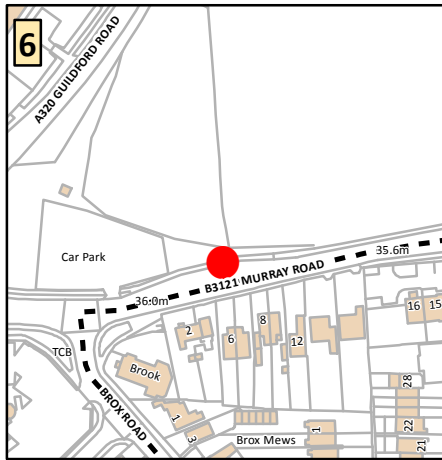

**FULLBROOK SCHOOL
Bus Route 3
Stops 1 to 5**

TIMETABLE

Stop	Location	Time	
		AM	PM
1	Spinney Hill/The Glen	08:10	15:41
2	Spinney Hill/Ledger Drive	08:11	15:39
3	Slade Road	08:13	15:38
4	Slade Road/Bousley Rise	08:14	15:37
5	Brox Road (shops)	08:17	15:34
6	Murray Road	08:18	15:33
7	Murray Road/Slade Road	08:20	15:31
8	Leigh Close/Rowtown	08:23	15:28
9	Farleigh Road for Fullbrook School	08:26	15:25

Fullbrook School
 Bus Stops
 Bus Route

FULLBROOK SCHOOL
Bus Route 3
Stops 6 to 8

TIMETABLE			
Stop	Location	Time	
		AM	PM
1	Spinney Hill/The Glen	08:10	15:41
2	Spinney Hill/Ledger Drive	08:11	15:39
3	Slade Road	08:13	15:38
4	Slade Road/Bousley Rise	08:14	15:37
5	Brox Road (shops)	08:17	15:34
6	Murray Road	08:18	15:33
7	Murray Road/Slade Road	08:20	15:31
8	Leigh Close/Rowtown	08:23	15:28
9	Farleigh Road for	08:26	15:25

Fullbrook School

- Fullbrook School
- Bus Stops
- Bus Route

© Crown copyright and database rights 2016 Ordnance Survey 00006086
 2013 Aerial Mapping © Getmapping plc