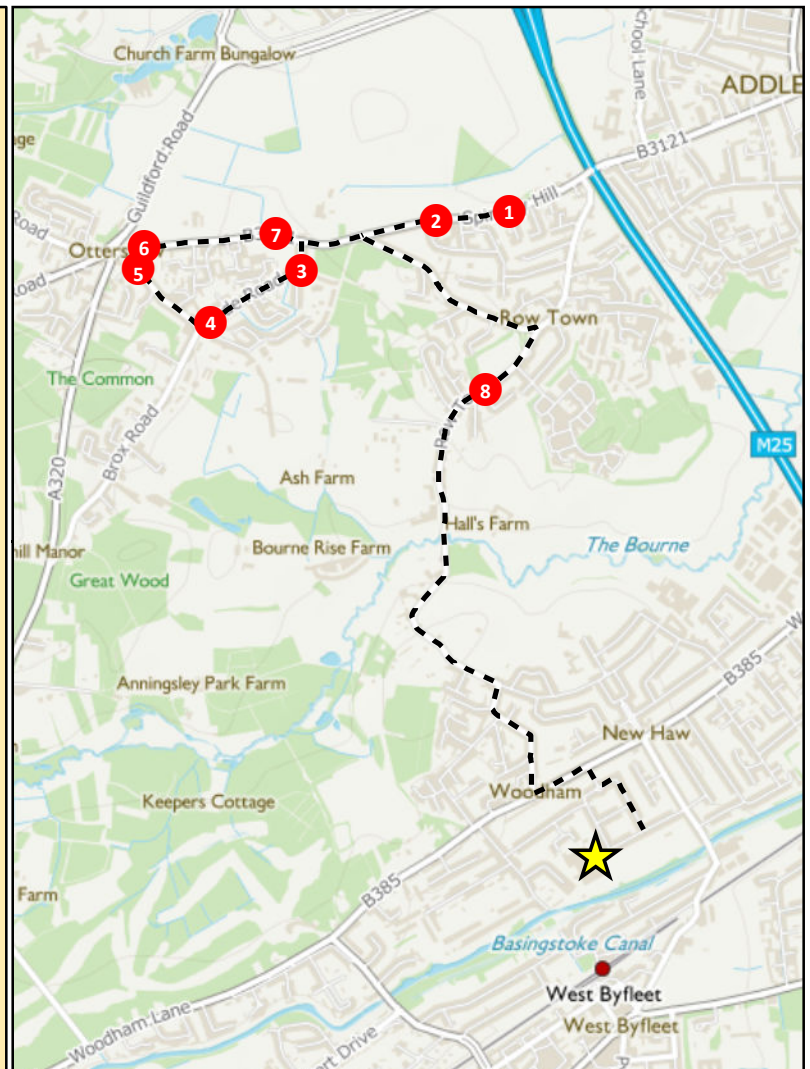

**FULLBROOK SCHOOL
Bus Route 3
Stops 1 to 5**

TIMETABLE

Stop	Location	Time	
		AM	PM
1	Spinney Hill/The Glen	08:10	15:41
2	Spinney Hill/Ledger Drive	08:11	15:39
3	Slade Road	08:13	15:38
4	Slade Road/Bousley Rise	08:14	15:37
5	Brox Road (shops)	08:17	15:34
6	Murray Road	08:18	15:33
7	Murray Road/Slade Road	08:20	15:31
8	Leigh Close/Rowtown	08:23	15:28
9	Farleigh Road for Fullbrook School	08:26	15:25

Fullbrook School
 Bus Stops
 Bus Route

FULLBROOK SCHOOL
Bus Route 3
Stops 6 to 8

TIMETABLE			
Stop	Location	Time	
		AM	PM
1	Spinney Hill/The Glen	08:10	15:41
2	Spinney Hill/Ledger Drive	08:11	15:39
3	Slade Road	08:13	15:38
4	Slade Road/Bousley Rise	08:14	15:37
5	Brox Road (shops)	08:17	15:34
6	Murray Road	08:18	15:33
7	Murray Road/Slade Road	08:20	15:31
8	Leigh Close/Rowtown	08:23	15:28
9	Farleigh Road for	08:26	15:25

Fullbrook School

- Fullbrook School
- Bus Stops
- Bus Route

© Crown copyright and database rights 2016 Ordnance Survey 00006086
 2013 Aerial Mapping © Getmapping plc