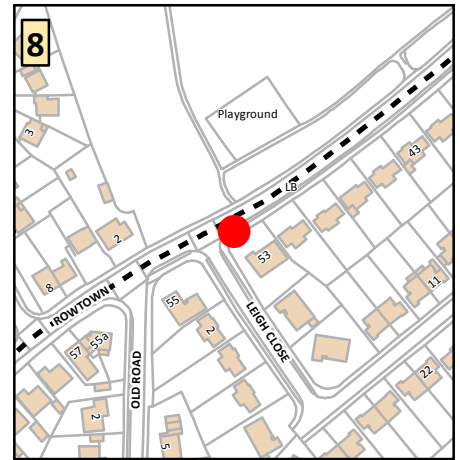

**FULLBROOK SCHOOL
Bus Route 3
Stops 1 to 5**

TIMETABLE

Stop	Location	Time	
		AM	PM
1	Spinney Hill/The Glen	08:10	15:41
2	Spinney Hill/Ledger Drive	08:11	15:39
3	Slade Road	08:13	15:38
4	Slade Road/Bousley Rise	08:14	15:37
5	Brox Road (shops)	08:17	15:34
6	Murray Road	08:18	15:33
7	Murray Road/Slade Road	08:20	15:31
8	Leigh Close/Rowtown	08:23	15:28
9	Farleigh Road for Fullbrook School	08:26	15:25

Fullbrook School
 Bus Stops
 Bus Route

FULLBROOK SCHOOL
Bus Route 3
Stops 6 to 8

TIMETABLE			
Stop	Location	Time	
		AM	PM
1	Spinney Hill/The Glen	08:10	15:41
2	Spinney Hill/Ledger Drive	08:11	15:39
3	Slade Road	08:13	15:38
4	Slade Road/Bousley Rise	08:14	15:37
5	Brox Road (shops)	08:17	15:34
6	Murray Road	08:18	15:33
7	Murray Road/Slade Road	08:20	15:31
8	Leigh Close/Rowtown	08:23	15:28
9	Farleigh Road for	08:26	15:25

Fullbrook School

- Fullbrook School
- Bus Stops
- Bus Route

© Crown copyright and database rights 2016 Ordnance Survey 00006086
 2013 Aerial Mapping © Getmapping plc